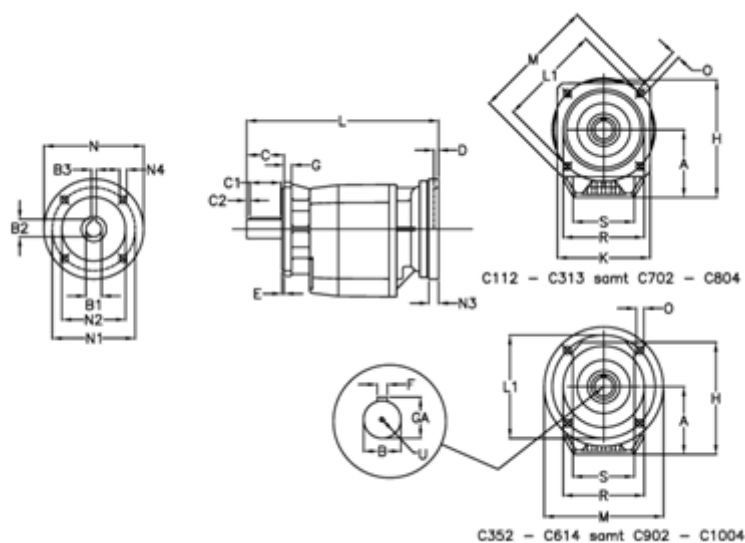

Article number: 40600800702465

Description: Helical gearbox
C802F-7-P200B5

Measures

A = 247.0	D = 7.0	L1 = 350	R = 320
B = 80	E = 5	M = 400	S = 300
B1 = 55	F = 22	N = 400	U = M20x42
B2 = 59.3	G = 20	N1 = 350	
B3 = 16	GA = 85.0	N2 = 300	
C = 140	H = 422.0	N3 = 0	
C1 = 110	K = 350	N4 = M16x25	
C2 = 15	L = 660.0	O = 18.0	